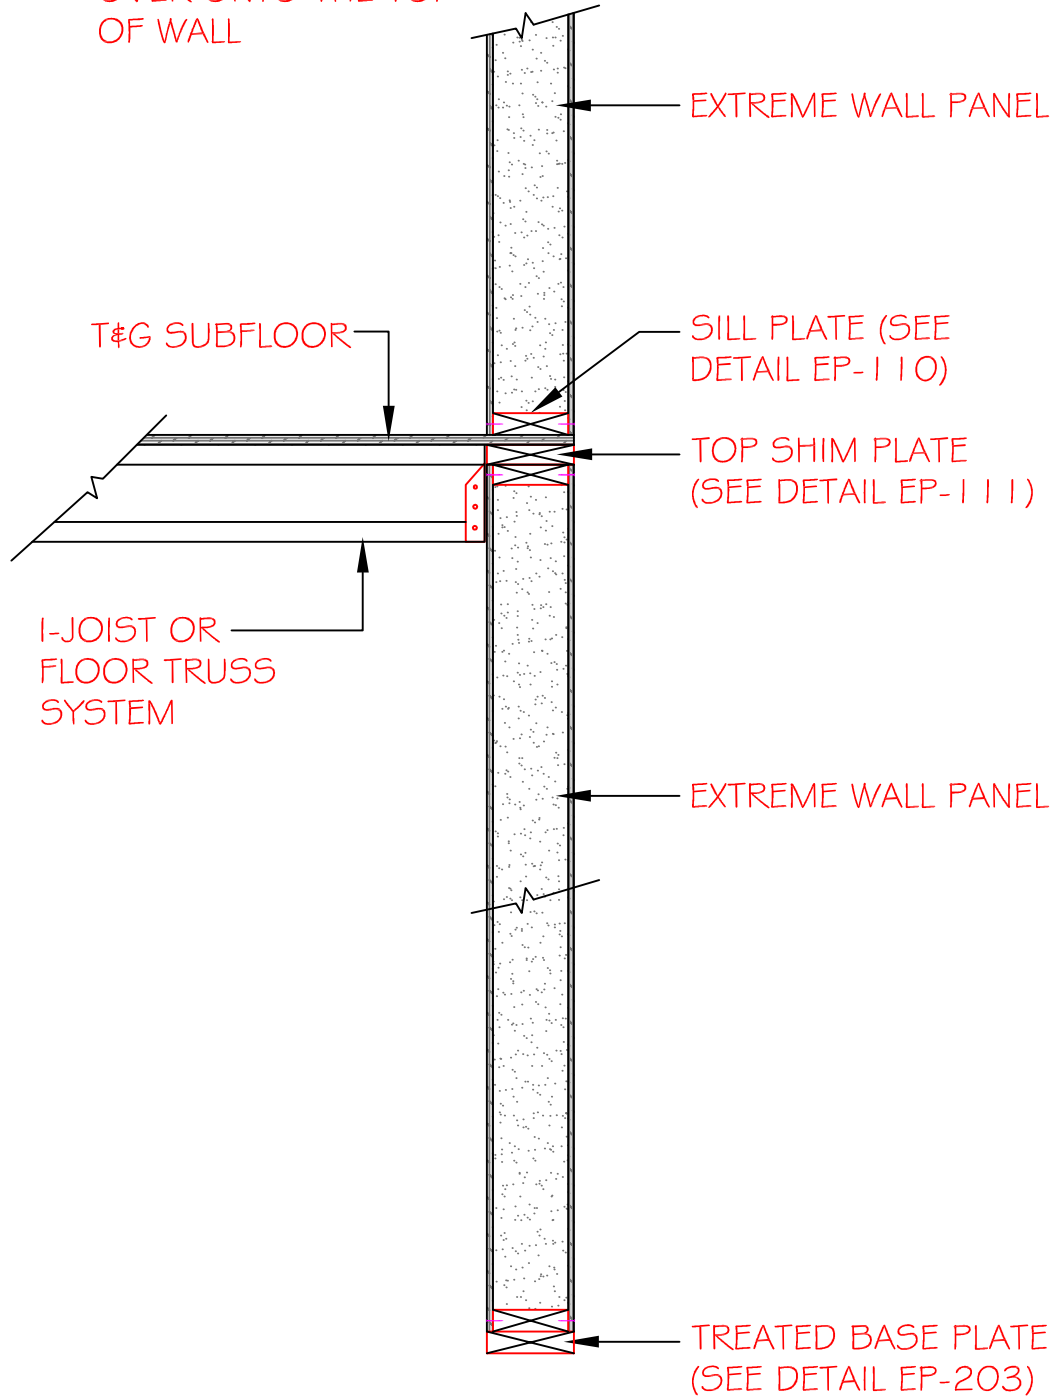

JOIST HANGERS ARE DESIGNED TO FOLD OVER ONTO THE TOP OF WALL

SECTION  
NOT TO SCALE

DETAIL TITLE : HANGING FLOOR SYSTEM

DETAIL NO. : EP-207

PAGE NO. : 2 - 7

UPDATED : MARCH 2017

**Extreme Panel**

TECHNOLOGIES, INC.

STRUCTURAL INSULATED PANELS